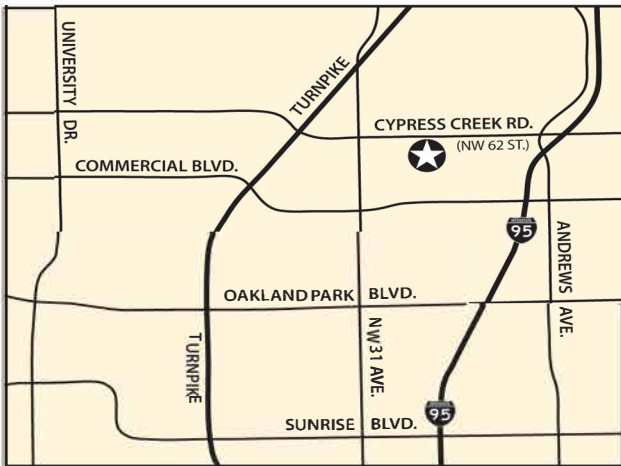

PRECISION OF LAKE WORTH

FROM I-95: Exit on 10th Avenue North West (Left).
Pass Boutwell Rd. Pass gas station (Mobil) and make a Right
into the Plaza (before the canal).

FROM TURNPIKE: Exit on Lake Worth Rd. East. Make a Left on
Congress Ave. Then make a Right on 10th Avenue North.
Pass Florida Mango Rd. Plaza will be on your Left
before Boutwell Rd.

CYPRESS CREEK MRI

From I-95: Exit on Cypress Creek Rd. Exit 33
Go West on Cypress Creek Rd.
Turn left on NW 21st Ave.
Then turn right into Cypress Creek Medical Pavilion.

From Turnpike: Exit on Coconut Creek Parkway
Exit 67. Go straight on 814 Atlantic Blvd.
Follow NW 31st Ave. to W. Atlantic Blvd. Turn left.
Follow W. Atlantic Blvd. to Powerline Rd. Turn right.
Follow Powerline Rd. to W. Cypress Creek Rd. Turn right.
Take W. Cypress Creek Rd. to NW 21st Ave. Turn left.
Then turn right into Cypress Creek Medical Pavilion

PINES IMAGING

From Turnpike: Exit on Pines Blvd, Go West to S.W 96th Ave and make
a left, then make an immediate right turn into TangleWood Plaza. (we
are on the left hand side behind Starbucks)

From I-95: Exit on Hollywood Blvd (Turns into Pines Blvd), Go West to
S.W 96th Ave and make a left, then make an immediate right turn into
Tanglewood Plaza. (we are on the left hand side behind Starbucks)

From I-75: Exit on Pines Blvd, Go East pass Palm Ave, then make a
right on N.W 98th Ave into Tanglewood Plaza. (we are right behind
Starbucks)