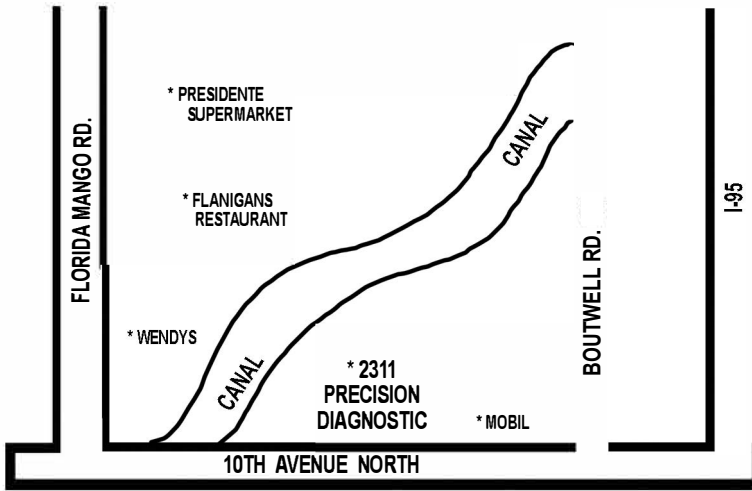

PRECISION OF LAKE WORTH

FROM I-95: Exit on 10th Avenue North West (Left).
Pass Boutwell Rd. Pass gas station (Mobil) and make a Right
into the Plaza (before the canal).

FROM TURNPIKE: Exit on Lake Worth Rd. East. Make a Left on
Congress Ave. Then make a Right on 10th Avenue North.
Pass Florida Mango Rd. Plaza will be on your Left
before Boutwell Rd.

PRECISION OF PORT ST. LUCIE

From: I-95 Exit St. Lucie West (121).
Go East to first light (Peacock Dr.)
Make left (Go North) 3 Road Traffic Lights is University Blvd.
Make Right.
Go East and we will be on the right.
(Across from Tradition Fields)

PINES IMAGING

From Turnpike: Exit on Pines Blvd, Go West to S.W 96th Ave and make
a left, then make an immediate right turn into TangleWood Plaza. (we
are on the left hand side behind Starbucks)

From I-95: Exit on Hollywood Blvd (Turns into Pines Blvd), Go West to
S.W 96th Ave and make a left, then make an immediate right turn into
Tanglewood Plaza. (we are on the left hand side behind Starbucks)

From I-75: Exit on Pines Blvd, Go East pass Palm Ave, then make a
right on N.W 98th Ave into Tanglewood Plaza. (we are right behind
Starbucks)