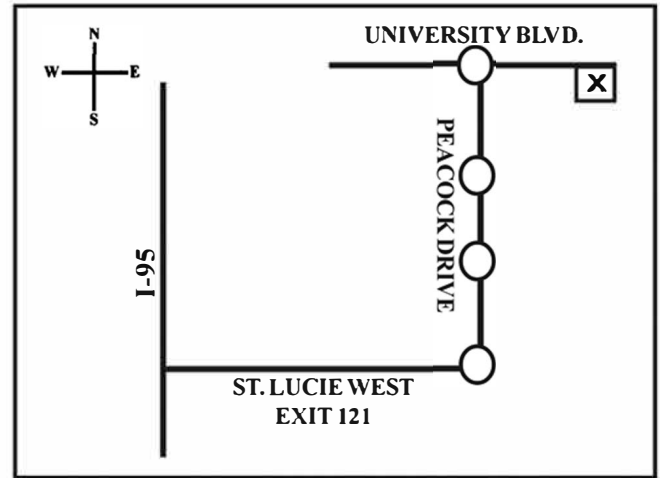

PRECISION OF LAKE WORTH

FROM I-95: Exit on 10th Avenue North West (Left).
Pass Boutwell Rd. Pass gas station (Mobil) and make a Right
into the Plaza (before the canal).

FROM TURNPIKE: Exit on Lake Worth Rd. East. Make a Left on
Congress Ave. Then make a Right on 10th Avenue North.
Pass Florida Mango Rd. Plaza will be on your Left
before Boutwell Rd.

PRECISION OF PORT ST. LUCIE

From: I-95 Exit St. Lucie West (121).
Go East to first light (Peacock Dr.)
Make left (Go North) 3 Road Traffic Lights is University Blvd.
Make Right.
Go East and we will be on the right.
(Across from Tradition Fields)

CYPRESS CREEK MRI

From I-95: Exit on Cypress Creek Rd. Exit 33
Go West on Cypress Creek Rd.
Turn left on NW 21st Ave.
Then turn right into Cypress Creek Medical Pavilion.

From Turnpike: Exit on Coconut Creek Parkway
Exit 67. Go straight on 814 Atlantic Blvd.
Follow NW 31st Ave. to W. Atlantic Blvd. Turn left.
Follow W. Atlantic Blvd. to Powerline Rd. Turn right.
Follow Powerline Rd. to W. Cypress Creek Rd. Turn right.
Take W. Cypress Creek Rd. to NW 21st Ave. Turn left.
Then turn right into Cypress Creek Medical Pavilion

From I-75: Exit on Pines Blvd, Go East pass Palm Ave, then make a
right on N.W 98th Ave into Tanglewood Plaza. (we are right behind
Starbucks)